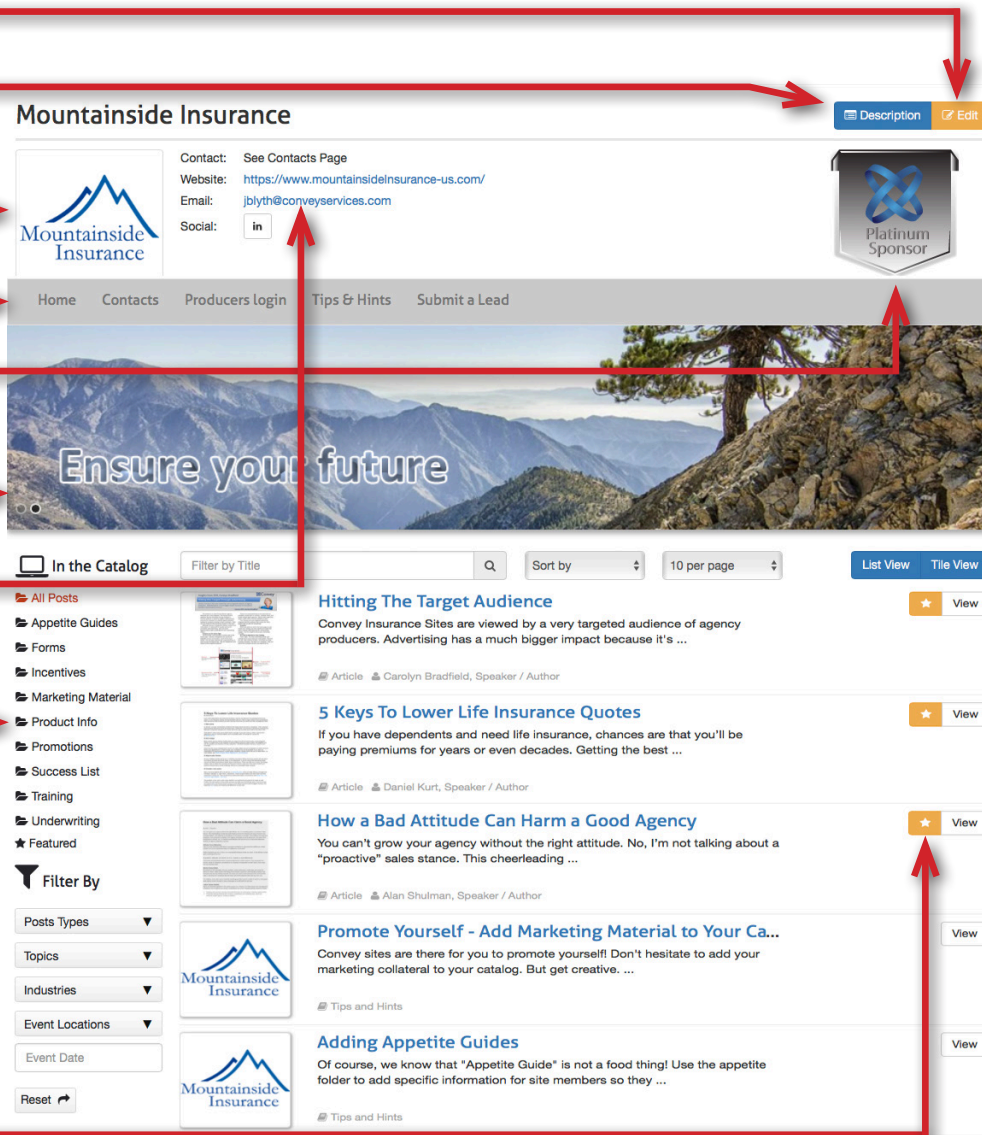

Catalog/Portfolio Terms on Convey

Edit Catalog
or Portfolio

Company
Description

Company
Logo

Catalog/Portfolio
Pages

Header Image

Catalog/Portfolio
Banner

Contact Info

Content
Folders

Featured
Content

Posts on Convey can be viewed online, downloaded or both. They can be restricted to specific member types or available to all viewers. Posts can be for purchase.

Specifications

Company Logo

- 210 H x 220 W pixels
- 72 DPI Jpeg (JPG) or PNG - 3 MB or less

Header Image

- 150 H x 150 W pixels
- 72 DPI Jpeg (JPG) or PNG - 3 MB or less

Banner

- 240 H x 1160 W pixels
- 72 DPI Jpeg (JPG) or PNG - 3 MB or less

Custom Background

- Image file either tiled or a single 1300 H x 2000 W pixels image
- 72 DPI Jpeg (JPG) or PNG - 3 MB or less

Content Specifications

File Formats

PDF, DOC/DOCX, PPT/PPTX. Max: 1 GB.

Images

- 72 DPI Jpeg (JPG) or PNG - 3 MB or less

Audio Recordings

- WAV or MP3 - 3 MB or less
- Up to 500 MB

Video

- Aspect Ratio 4:3 or 16:9
- Video Format: WMV, MOV or AVI
- Up to 500 MB

Quick Posts

Quick posts do not require a file upload and do not have content post options. Quick posts can contain videos, images or links. A file can be attached to a quick post.